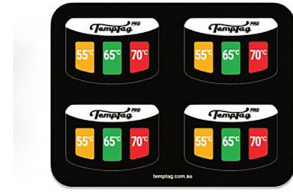

## Calibration

CREMA PRO  
THERMOMETER

- Quality Mechanism
- Celsius & Fahrenheit
- Milk Jug Clip
- Stainless Steel Probe
- Hang Cell Packaging
- Ability To Recalibrate

SKU **40CPHEM**

TIMEMORE  
DIGITAL THERMOMETER

- Quality Mechanism
- Celsius & Fahrenheit
- Milk Jug Clip
- Stainless Steel Probe
- Presentation Box
- Battery Included
- Fits Most Kettles

SKU **40TDHEM**

TEMP TAG  
INSTANT THERMOMETER

- Celsius
- 3 Heat Settings
- Indicates 55 / 65 / 70
- 4 Sticker Sheet
- Presentation Pack
- Strong Adhesive
- Hand Wash Longer Life